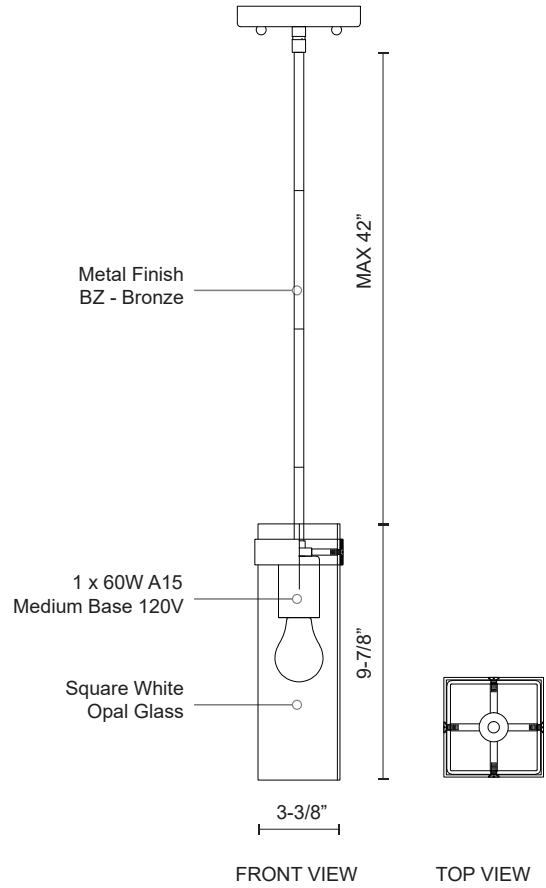

BRATTO
498111
PENDANT

PROJECT

DESCRIPTION

Single lamp pendant with square white opal glass with metal details in bronze finish.

SPECIFICATION DETAILS

Fixture Dimensions	W3-3/8" x L3-3/8" x H9-7/8"
Lamp Type	Incandescent, A15, Medium Base
Wattage	1 x 60W
Voltage	120V
Glass Details	White Opal Glass
Adjustable	Yes
Rod Length	42" Max (3x12" + 1x6")
Product Adaptor	ADP002BZ, APD002BN, ADP002CH, Sold Separately
Bulbs Included	No
Canopy Dimensions	L4-3/4" x W4-3/4" x H5/8"

* For custom options, consult factory for details.

* For warranty information, please visit www.kuzcolighting.com/warranty

KUZCO

19054 28TH AVENUE
SURREY - BC V3Z 6M3
CANADA

WWW.KUZCOLIGHTING.COM

COMMENT